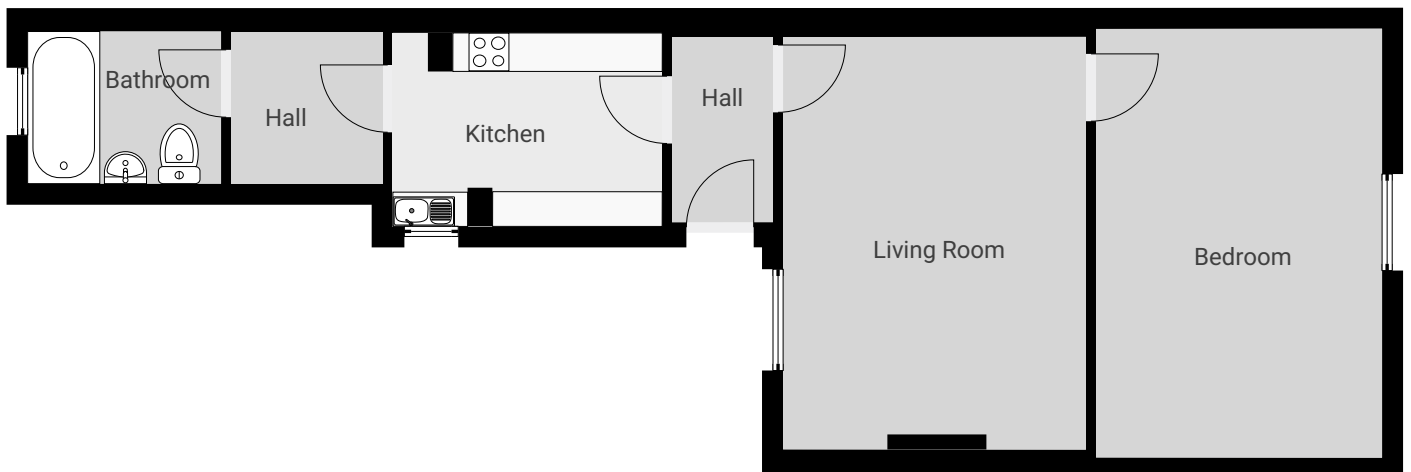

My New Project

TOTAL AREA: 52.37 m² • LIVING AREA: 52.37 m² • FLOORS: 1 • ROOMS: 6

▼ Ground Floor

TOTAL AREA: 52.37 m² • LIVING AREA: 52.37 m² • ROOMS: 6

THIS FLOORPLAN IS PROVIDED WITHOUT WARRANTY OF ANY KIND. SENSOPIA DISCLAIMS ANY WARRANTY INCLUDING, WITHOUT LIMITATION, SATISFACTORY QUALITY OR ACCURACY OF DIMENSIONS.